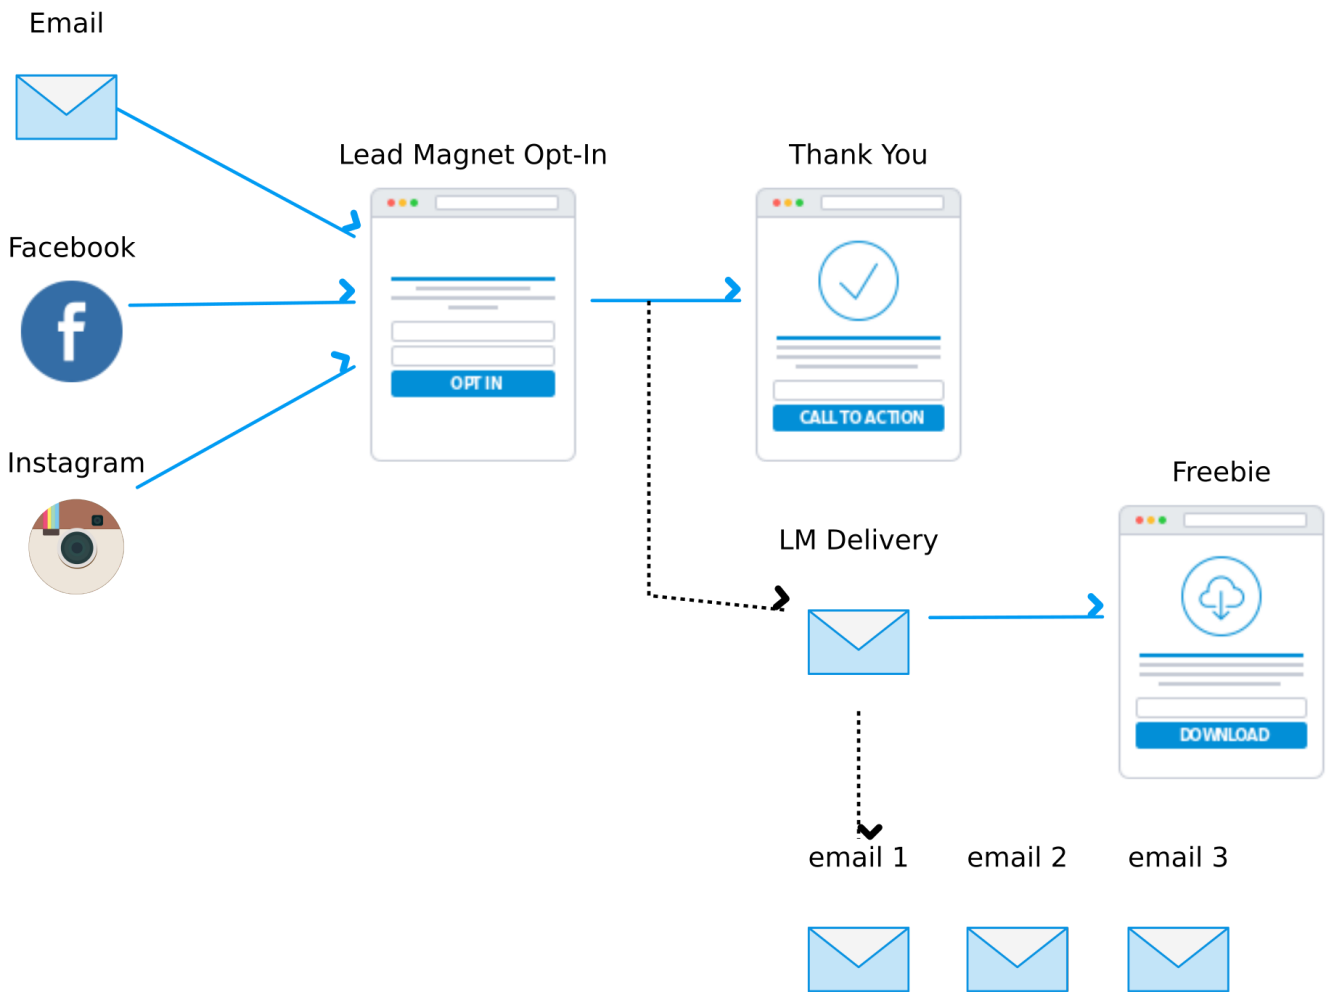

CONVERSIONS FOR CLIENTS

HOSTED BY: BRANDI MOWLES

OPT-IN / LEAD MAGNET FUNNEL

LEAD MAGNET FUNNEL

1. Traffic Source (ads, organic traffic, email list)
2. Lead Magnet opt-in (squeeze) page ****BASE PIXEL****
3. Thank you page ****BASE PIXEL + CUSTOM CONVERSION****
4. Deliver freebie and nurture sequence